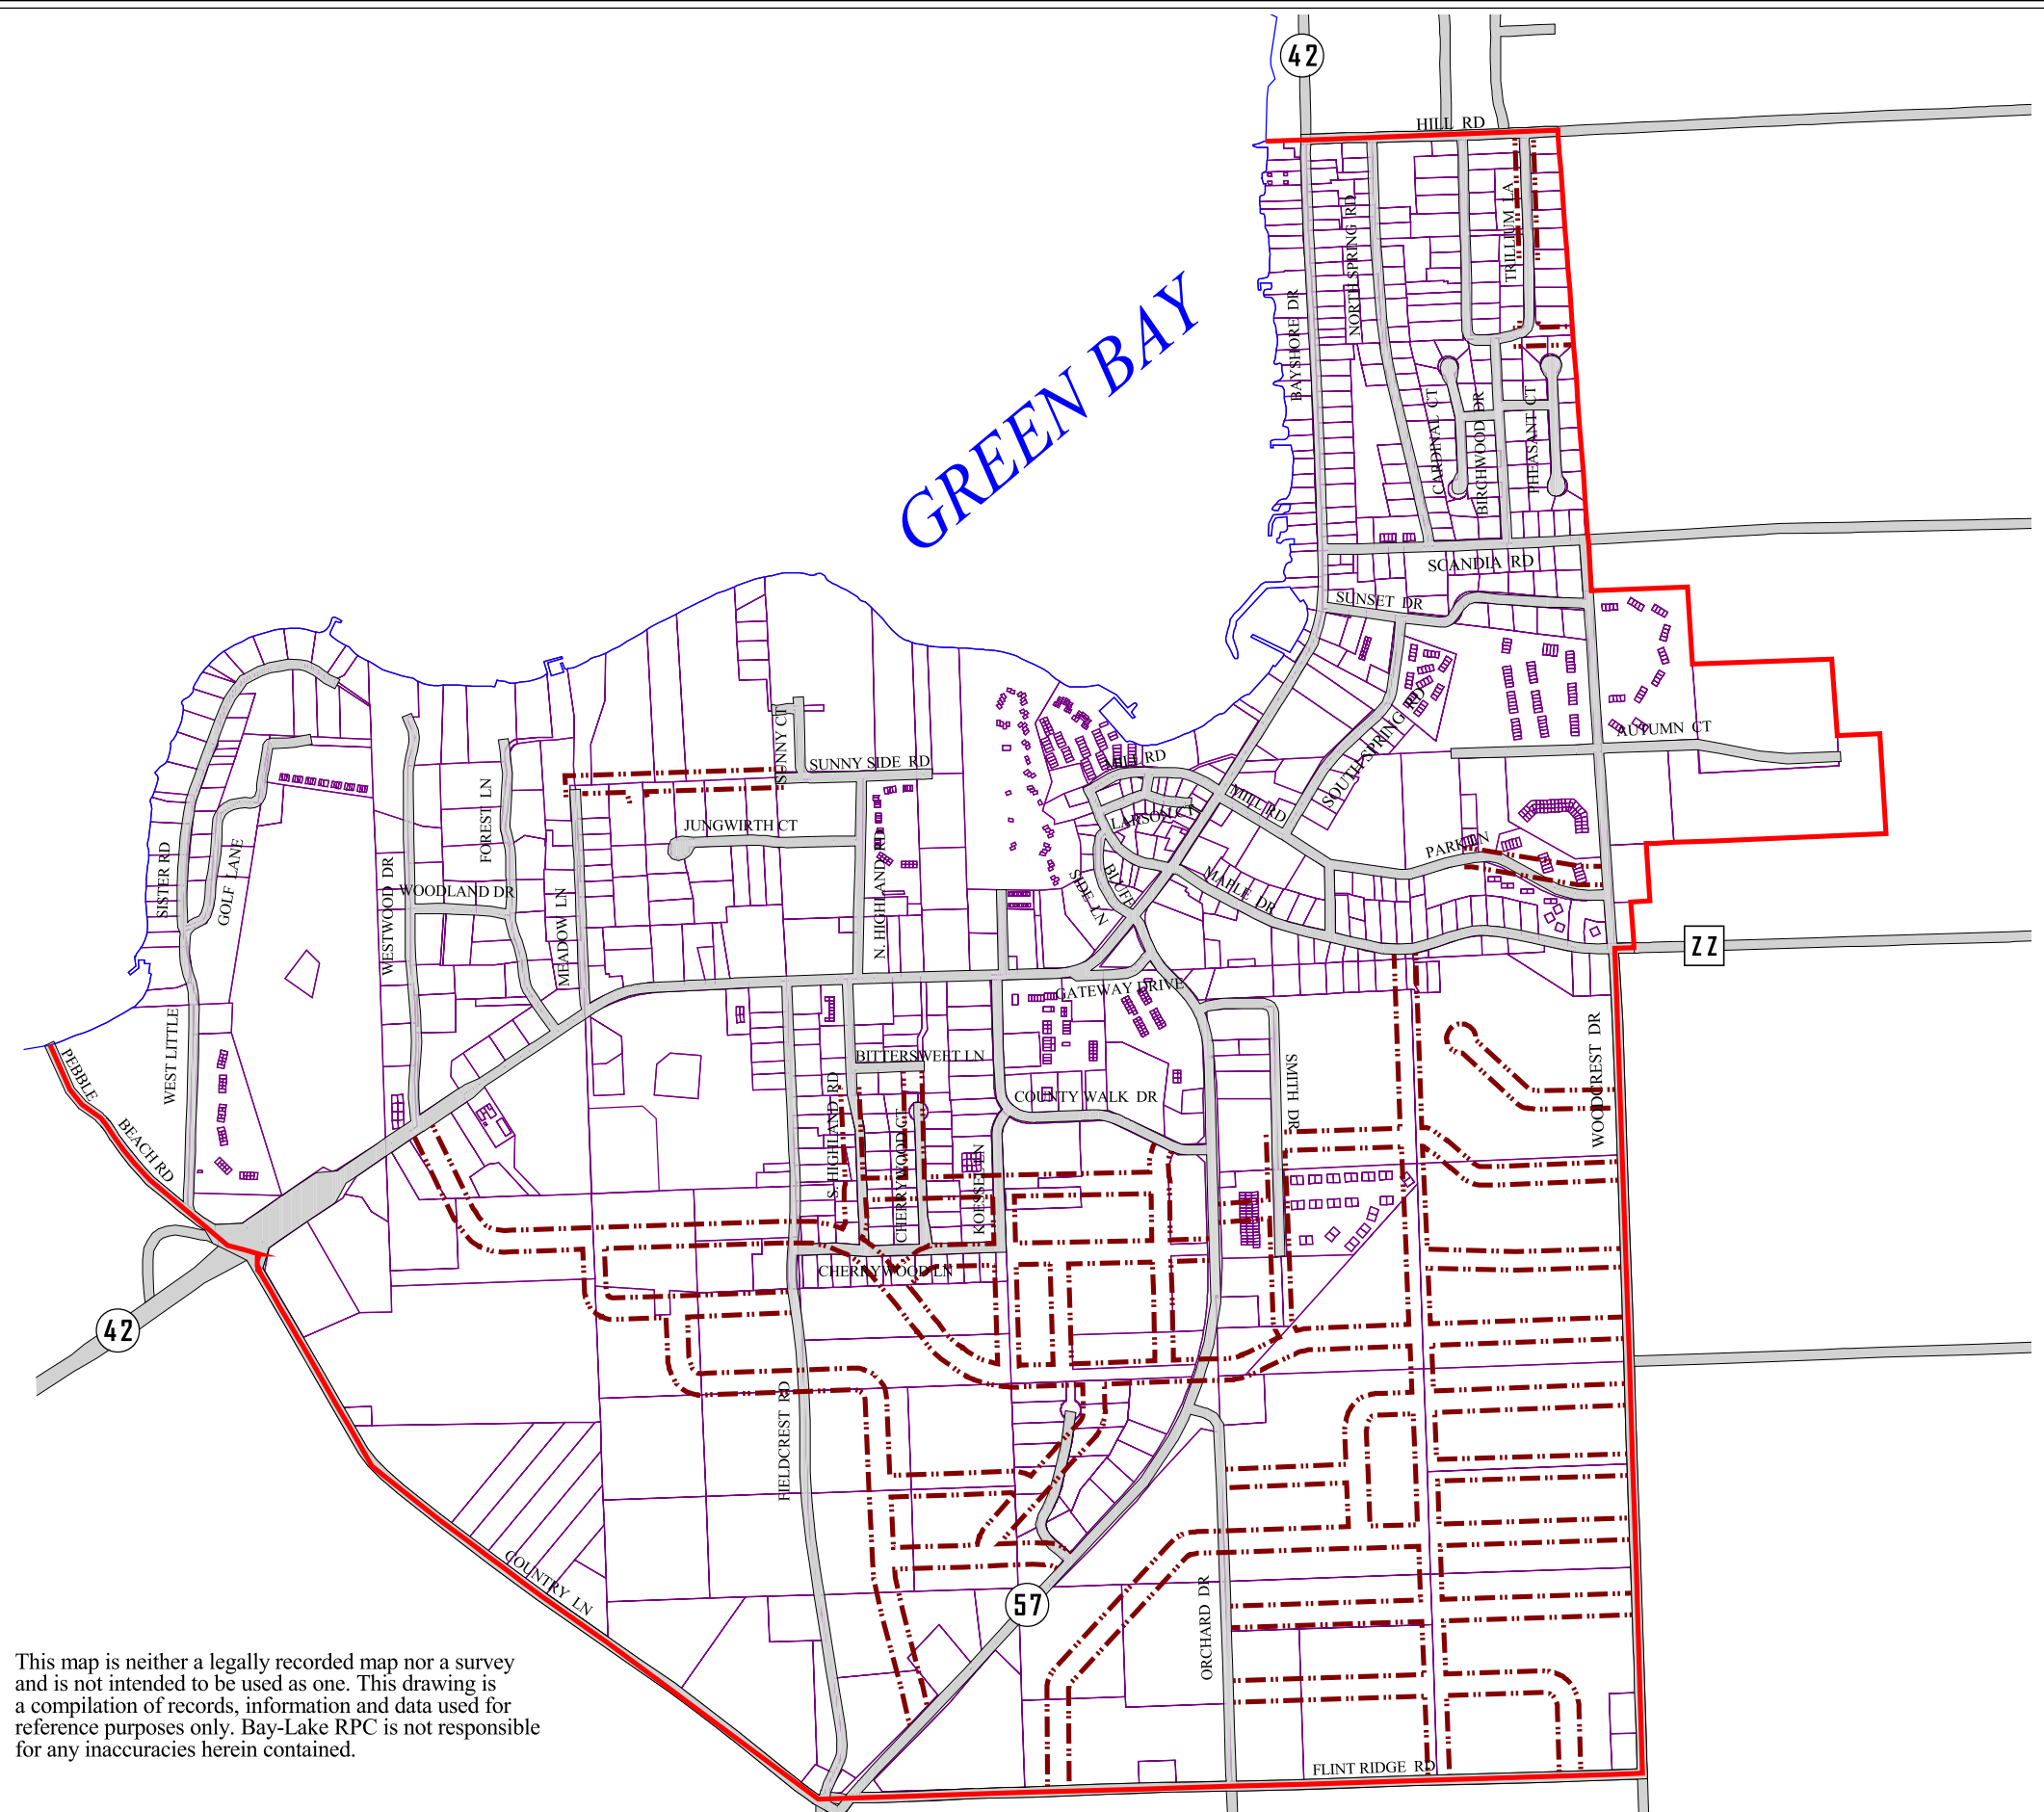

# Official Map

## Village of Sister Bay

### Door County, Wisconsin

Adopted: March 12, 1985

 Proposed Roads  
 Door County Parcels

GREEN BAY

This map is neither a legally recorded map nor a survey and is not intended to be used as one. This drawing is a compilation of records, information and data used for reference purposes only. Bay-Lake RPC is not responsible for any inaccuracies herein contained.

Initials: JWS  
 Print Date: 11/10/2004  
 File: K:/Myfiles/Door/Vsisbay/Zoning.apr  
 Source: Village of Sister Bay; Door County; Bay-Lake Regional Planning Commission, 2004.